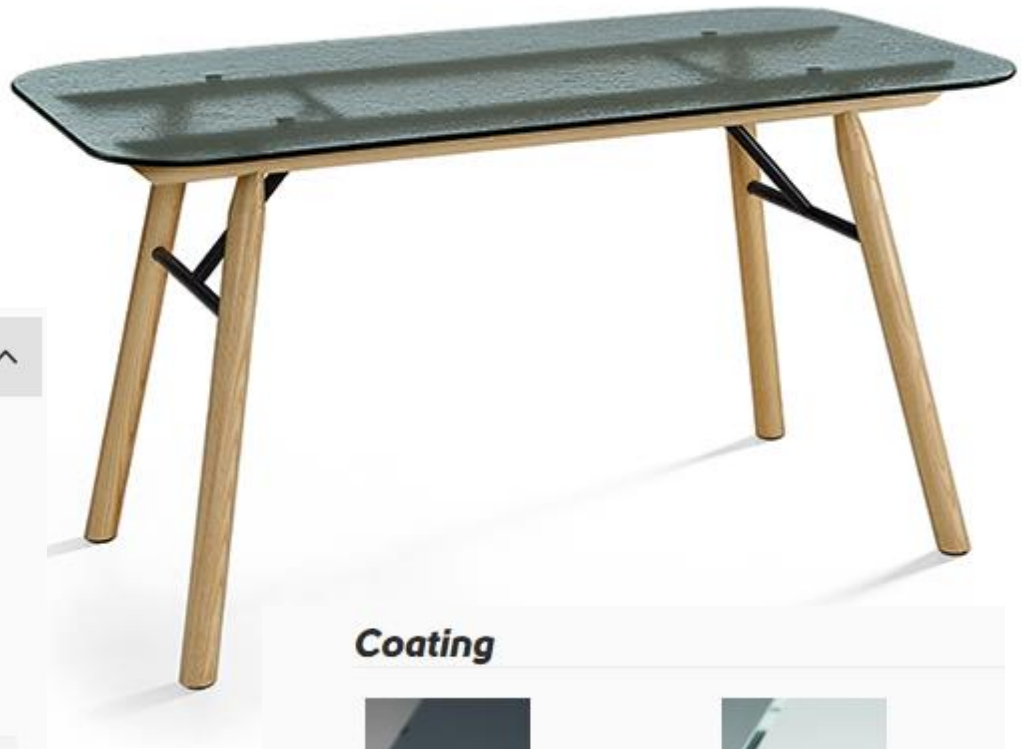

Suite Table

Dimensions

A (cm) (inch)	B (cm) (inch)	C (cm) (inch)
75 29.5	140 55.1	75 29.5

Coating

Glossy fumè glass

Extra clear glossy white glass

Colors and Materials

Structure

Lacquered ash
+ Colors

Light blue steel

White steel

Ocean blue steel

Bronze Steel

Sand steel

Fango steel

Pastel yellow steel

Grafite steel

Light grey steel

Brown steel

Black steel

Ocher steel

Facepowder pink

Red steel

Sage green steel