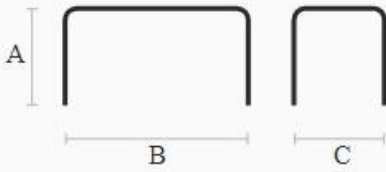

Suite Table

Dimensions

A (cm) (inch)	B (cm) (inch)	C (cm) (inch)
75 29.5	140 55.1	75 29.5

Coating

Glossy fumè glass

Extra clear glossy white glass

Colors and Materials

Structure