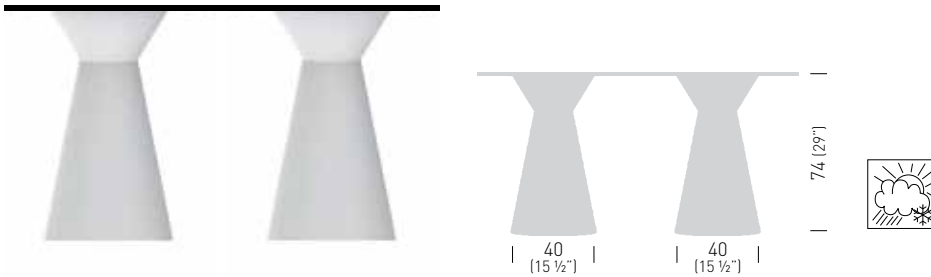

Roller

Studio Eurolinea Design

230V – 50Hz
1 X 16W – Led Modul
IP 65

Technopolymer Base Color / Colore Base Tecnopolimero

Led version with white transparent base.
Versione led con base in bianco trasparente.

Compact Color / Colore Piano Compact

Special Finishes / Finiture Speciali

Compact: Special Compactop Surfaces Fullcolor (p.297) white available on demand (min. 5pcs each code).
Special Compactop Surfaces Fullcolor (p.297) bianco disponibile su richiesta (min. 5pcs per codice).

base74			
120 (47")	120x50	BROLLER.__/2H74	0.26m³ / 22.60kg / 1pcs
50 (19 1/2")		TROLC072._._/2H74	0.56m³ / 38.1kg / 1pcs
120 (47")	120x80	TROLC076._._/2H74	0.56m³ / 39.1kg / 1pcs
80 (31 1/2")			
140 (55")	140x70	TROLC080._._/2H74	0.66m³ / 42.6kg / 1pcs
70 (27 1/2")			
159 (62 1/2")	159x79	TROLC084._._/2H74	0.94m³ / 45.6kg / 1pcs
79 (31")			

base110			
120 (47")	120x50	BROLLER.__/2H110	0.38m³ / 30.2kg / 1pcs
50 (19 1/2")		TROLC072._._/H110	0.66m³ / 45.7kg / 1pcs
120 (47")	120x80	TROLC076._._/H110	0.66m³ / 46.7kg / 1pcs
80 (31 1/2")			
140 (55")	140x70	TROLC080._._/H110	0.84m³ / 50.2kg / 1pcs
70 (27 1/2")			
159 (62 1/2")	159x79	TROLC084._._/H110	1.04m³ / 53.2kg / 1pcs
79 (31")