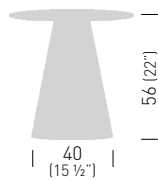

Roller

Studio Eurolinea Design

230V - 50Hz
1 X 16W - Led Modul
IP 65

Technopolymer Base Color / Colore Base Tecnopolimero

Led version with white transparent base.
Versione led con base in bianco trasparente.

Compactop Color / Colore Piano Compactop

Special Finishes / Finiture Speciali

Compactop: Special Compactop Surfaces Fullcolor (p.297)
white available on demand (min. 5pcs each code).
Special Compactop Surfaces Fullcolor (p.297)
bianco disponibile su richiesta (min. 5pcs per codice).

base55	BROLLER.__/H55	0.13m³ / 9.8kg / 1pcs
base55 Led	BROLLER.__/H55L	0.13m³ / 13kg / 1pcs

diam.60	TROLC040.__-_/H55	0.21m³ / 15.5kg / 1pcs
diam.60 Led	TROLC040.__-_/H55L	0.21m³ / 18.8kg / 1pcs

diam.68	TROLC048.__-_/H55	0.23m³ / 19kg / 1pcs
diam.68 Led	TROLC048.__-_/H55L	0.23m³ / 22.2kg / 1pcs

60x60	TROLC044.__-_/H55	0.21m³ / 17.5kg / 1pcs
60x60 Led	TROLC044.__-_/H55L	0.21m³ / 20.7kg / 1pcs

68x68	TROLC052.__-_/H55	0.23m³ / 20.5kg / 1pcs
68x68 Led	TROLC052.__-_/H55L	0.23m³ / 23.7kg / 1pcs