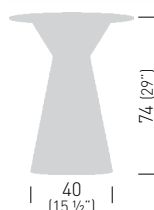

Technopolymer Base Color / Colore Base Tecnopolimero

Compactop Color / Colore Piano Compactop

Special Finishes / Finiture Speciali