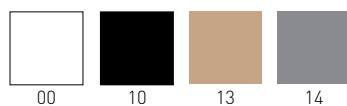

Technopolymer Base Color / Colore Base Tecnopolimero

Compactop Color / Colore Piano Compactop

Special Finishes / Finiture Speciali

Compactop: Special Compactop Surfaces Fullcolor (p.297) white available on demand (min. 5pcs each code).
 Special Compactop Surfaces Fullcolor (p.297) bianco disponibile su richiesta (min. 5pcs per codice).