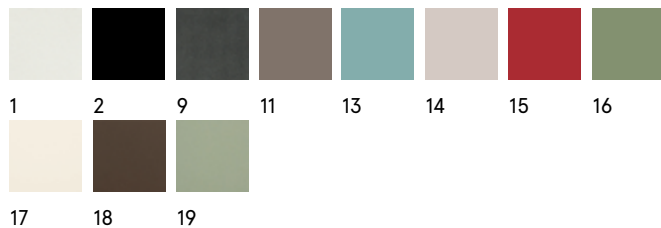

As stated in the quality guarantee

Colours of structure

Description

The Moai collection offers complementary simplicity and refinement to outdoor settings. It includes rectangular, square or round tables in painted aluminium, rectangular tables with porcelain stoneware top and a round table with natural stone top.