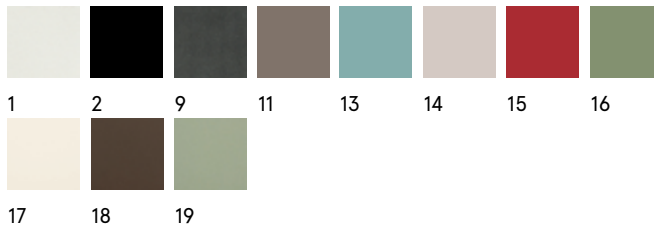

As stated in the quality guarantee

Colours of structure

Description

The Moai collection offers complementary simplicity and refinement to outdoor settings. It includes rectangular, square or round tables in painted aluminium, rectangular tables with porcelain stoneware top and a round table with natural stone top.