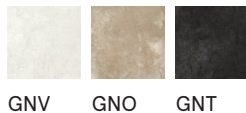

See product guarantee

Colours of structure

Gres

Description

The Moai collection offers complementary simplicity and refinement to outdoor settings. It includes rectangular, square or round tables in painted aluminium, rectangular tables with porcelain stoneware top and a round table with natural stone top.