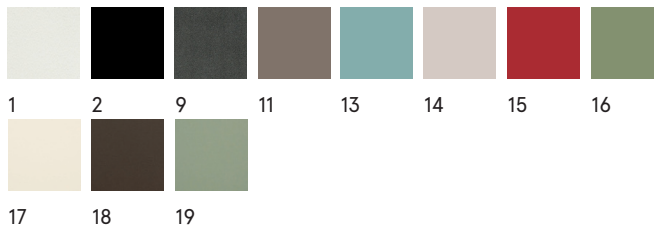

See product guarantee

Colours of structure

Gres

Description

The Moai collection offers complementary simplicity and refinement to outdoor settings. It includes rectangular, square or round tables in painted aluminium, rectangular tables with porcelain stoneware top and a round table with natural stone top.