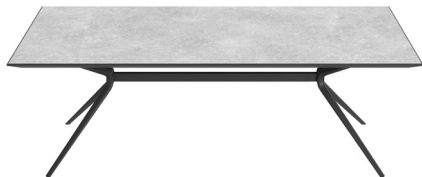

See product guarantee

Colours of structure

Gres

Description

The Moai collection offers complementary simplicity and refinement to outdoor settings. It includes rectangular, square or round tables in painted aluminium, rectangular tables with porcelain stoneware top and a round table with natural stone top.

Quotes

Characteristics

Rectangular table in painted aluminium with porcelain stoneware top

Design

Lievore Altherr | 2018

Dimension

220.1x101x75.6 cm

Outdoor