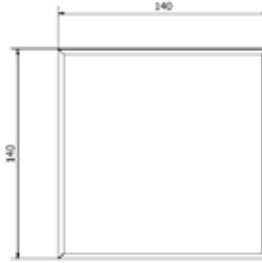

Quotes

Characteristics

Round table in painted aluminium

Design

Lievore Altherr | 2016

Dimension

D.146 X 74 h

Outdoor

cm 153 x 153 x 15 h - 0,351

Brutto weight package

33 Kg

Test Catas

-

Quality guarantee

2 years

Maintenance

Quotes

Characteristics

Square table in painted aluminium

Design

Lievore Altherr | 2016

Dimension

140 x 140 x 74h

Outdoor

Quotes

Characteristics

Rectangular table in painted aluminium

Design

Lievore Altherr | 2016

Dimension

160 x 90 x 74h

Outdoor