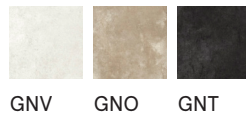

See product guarantee

Colours of structure

Gres

Description

The Moai collection offers complementary simplicity and refinement to outdoor settings. It includes rectangular, square or round tables in painted aluminium, rectangular tables with porcelain stoneware top and a round table with natural stone top.