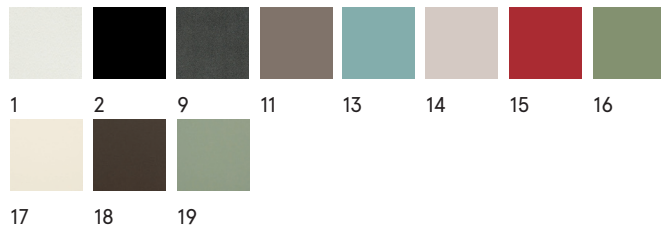

See product guarantee

Colours of structure

Gres

Description

The Moai collection offers complementary simplicity and refinement to outdoor settings. It includes rectangular, square or round tables in painted aluminium, rectangular tables with porcelain stoneware top and a round table with natural stone top.