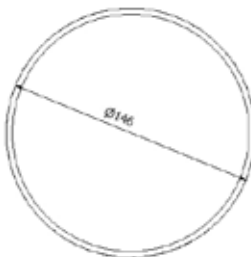

Quotes

Characteristics

Round table in painted aluminium

Design

Lievore Altherr | 2016

Dimension

D.146 X 74 h

Outdoor