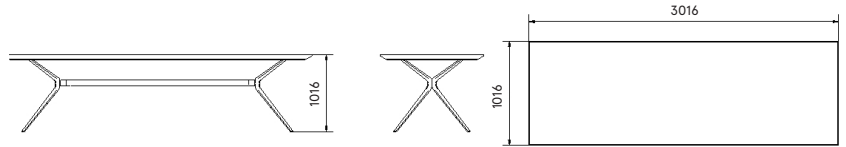

Quotes

Characteristics

Rectangular table in painted aluminium with porcelain stoneware top

Design

Lievore Altherr | 2018

Dimension

301x101x75.6 cm

Outdoor