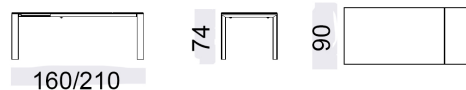

GRANDE ARCHE - 572210	
Characteristics	Rectangular table in painted aluminium
Design	Robby & Francesca Cantarutti
Dimension	cm 220 x 100 x 74 h
Indoor	yes
Outdoor	yes
Structure	die-cast, extruded aluminium and laminated
Colours of structure	white, black, powder grey, metal grey, pearly gold, light blue, coral red, sage green
Paint finishes	polyurethane or polyester powders, anodize
Stackability	no
Feet	polyethylene
Assembly screws	stainless steel
Brutto weight	48 Kg
Dimension pakage and volume	cm 232 x 110 x 22 h - 0,560
Units per package	1 not assembled unit
Maintenance	as stated in the quality guarantee
Quality guarantee	2 years

GRANDE ARCHE - 5500	
Characteristics	Extendible rectangular table in painted aluminium with extension. Ready for a second extension.
Design	Robby & Francesca Cantarutti
Dimension	cm 160/210 x 90 x 74 h
Indoor	yes
Outdoor	yes
Structure	die cast, extruded aluminium and laminated
Colours of structure	white, black, powder grey, metal grey, pearly gold, light blue, coral red, sage green
Paint finishes	polyurethane or polyester powders, anodize
Stackability	no
Feet	polyethylene
Sliding elements	polyethylene
Assembly screws	stainless steel
Brutto weight	49 Kg
Dimension package and volume	cm 183 x 110 x 22 h - 0,442
Units per package	1 not assembled unit
Maintenance	as stated in the quality guarantee
Quality guarantee	2 years