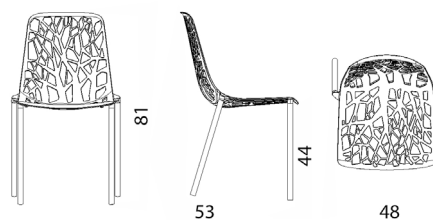

FOREST - 6501	
Characteristics	Chair in painted aluminium
Design	Robby & Francesca Cantarutti
Dimension	cm 48 x 53 x 44/81 h
Indoor	yes
Outdoor	yes
Structure	die-cast and extruded aluminium
Colours of structure	white, black, powder grey, metallic grey, pearly gold, light blue, coral red, sage green
Paint finishes	polyurethane or polyester powders
Stackability	yes (8 units)
Stackability elements	polyethylene
Feet	thermoplastic elastomers
Assembly screws	stainless steel for antiunscrewing
Brutto weight	22,2 Kg
Packaging dimension and volume	cm 86 x 52 x 73 h - 0,327
Units per package	4 assembled units
Maintenance	as stated in the quality guarantee
Quality guarantee	2 years