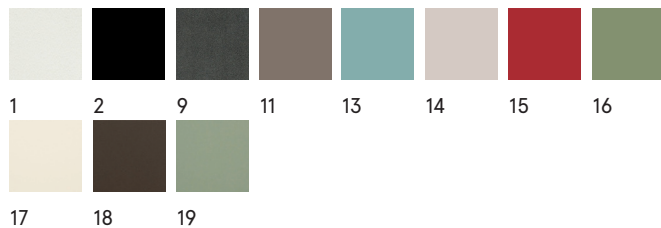

See product guarantee

Colours of structure

TECHNICAL INFO

 **PESO LORDO**
BRUTTO WEIGHT
BRUTTOGEWICHT
POIDS BRUT
PESO BRUTO

 **IMBALLO**
PACKAGING
VERPACKUNG
EMBALAGE
EMBALAJE

 **IMPILABILE**
STACKABLE
STAPELBAR
EMPILABLE
APILABLE