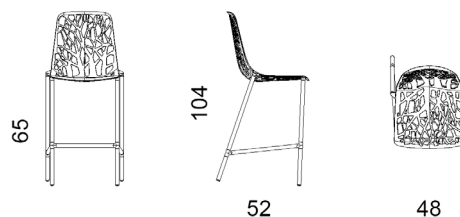

FOREST - 6803	
Characteristics	Stool with high backrest in painted aluminium with footrest in polished stainless steel
Design	Robby & Francesca Cantarutti
Dimension	cm 48 x 52 x 65/104 h
Indoor	yes
Outdoor	yes
Structure	die-cast, extruded aluminium and stainless steel
Colours of structure	white, black, powder grey, metal grey, pearly gold, light blue, coral red, sage green
Paint finishes	polyurethane or polyester powders
Stackability	no
Feet	thermoplastic elastometer
Assembly screws	stainless steel for antiunscrewing
Brutto weight	11,3 Kg
Packaging dimension and volume	cm 52 x 62 x 104 h - 0,323
Units per package	1 assembled unit
Maintenance	as stated in the quality guarantee
Quality guarantee	2 years