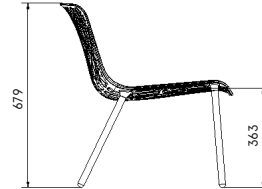

Description

The collection includes pieces designed to be used outdoor, such as the iconic armchair and chair, but also pieces thought for indoor spaces, like the swivelling armchairs on wheels or on central base. The collection is completed by a stool, a high-back stool and a new lounge armchair.

Quotes

Characteristics

Lounge armchair in painted aluminium

Design

Robby&Francesca Cantarutti | 2018

Dimension

65x65x67/36 h

Outdoor

Yes

Structure

Die-cast and extruded aluminium

Caps

Thermoplastics elastomer

Paint finishes

Paint finish with polyester/polyurethane powders

Stackability

no

Assembly screws

Stainless steel treated for antiunscrewing

Net wight

7,8 Kg

Units per package

1 assembled

Dimension and volume package

100x86x80 0.688 MC

Brutto weight package

17 Kg

Test Catas

ANSI-BIFMA X5.4-2012

Quality guarantee

2 years

Maintenance

See product guarantee

Colours of structure