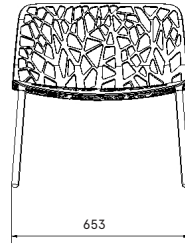

Description

The collection includes pieces designed to be used outdoor, such as the iconic armchair and chair, but also pieces thought for indoor spaces, like the swivelling armchairs on wheels or on central base. The collection is completed by a stool, a high-back stool and a new lounge armchair.

Quotes

Characteristics

Lounge armchair in painted aluminium

Design

Robby&Francesca Cantarutti | 2018

Dimension

65x65x67/36 h

Outdoor

Yes

Structure

Die-cast and extruded aluminium

Caps

Thermoplastics elastomer

Paint finishes

Paint finish with polyester/polyurethane powders

Stackability

no

Assembly screws

Stainless steel treated for antiunscrewing

Net wight

7,8 Kg

Units per package

1 assembled

Dimension and volume package

100x86x80 0.688 MC

Brutto weight package

17 Kg

Test Catas

ANSI-BIFMA X5.4-2012

Quality guarantee

2 years

Maintenance

See product guarantee

Colours of structure