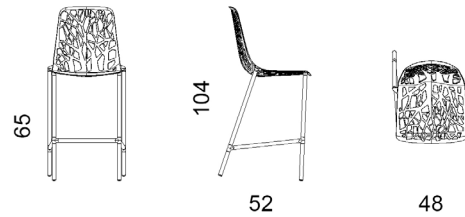

fast

IN_OUT_ALUMINIUM
MADE IN ITALY

FOREST - 6803	
Characteristics	Stool with high backrest in painted aluminium with footrest in polished stainless steel
Design	Robby & Francesca Cantarutti
Dimension	cm 48 x 52 x 65/104 h
Indoor	yes
Outdoor	yes
Structure	die-cast, extruded aluminium and stainless steel
Colours of structure	white, black, powder grey, metal grey, pearly gold, light blue, coral red, sage green
Paint finishes	polyurethane or polyester powders
Stackability	no
Feet	thermoplastic elastometer
Assembly screws	stainless steel for antiunscrewing
Brutto weight	11,3 Kg
Packaging dimension and volume	cm 52 x 62 x 104 h - 0,323
Units per package	1 assembled unit
Maintenance	as stated in the quality guarantee
Quality guarantee	2 years