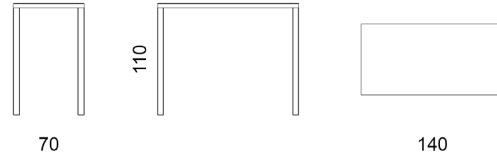

IN_OUT_ALUMINIUM
MADE IN ITALY

EASY - 19147	
Characteristics	High rectangular table in painted aluminium
Design	R&D Fast center
Dimension	cm 140 x 70 x 110 h
Indoor	yes
Outdoor	yes
Structure	die-cast, extruded aluminium and laminated
Colours of structure	white, black, powder grey, metallic grey, pearly gold, light blue, coral red, sage green
Paint finishes	polyurethane or polyester powders
Stackability	no
Feet	polyethylene
Assembly screws	stainless steel
Brutto weight	28 Kg
Packaging dimension and volume	cm 163 x 102 x 15 h - 0,250
Units per package	1 not assembled unit
Maintenance	as stated in the quality guarantee
Quality guarantee	2 years