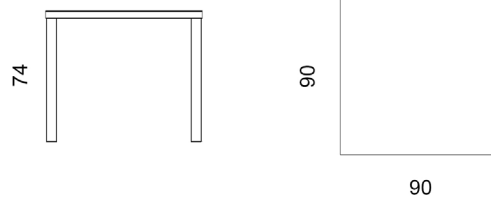

IN\_OUT\_ALUMINIUM  
MADE IN ITALY

<b>EASY - 1709</b>	
<b>Characteristics</b>	Square table in painted aluminium
<b>Design</b>	R&D Fast center
<b>Dimensions</b>	cm 90 x 90 x 74 h
<b>Indoor</b>	yes
<b>Outdoor</b>	yes
<b>Structure</b>	die-cast, extruded aluminium and laminated
<b>Colours of structure</b>	white, black, powder grey, metal grey, pearly gold, light blue, coral red, sage green
<b>Paint finishes</b>	polyurethane or polyester powders
<b>Stackability</b>	no
<b>Feet</b>	polyethylene
<b>Assembly screw</b>	stainless steel
<b>Brutto weight</b>	21,7 Kg
<b>Packaging dimension and volume</b>	cm 100 x 100 x 14 h - 0,166
<b>Units per package</b>	1 not assembled unit
<b>Maintenance</b>	as stated in the quality guarantee
<b>Quality guarantee</b>	2 years

IN\_OUT\_ALUMINIUM  
MADE IN ITALY

<b>EASY - 17147</b>	
<b>Characteristics</b>	Rectangular table in painted aluminium
<b>Design</b>	R&D Fast center
<b>Dimensions</b>	cm 140 x 70 x 74 h
<b>Indoor</b>	yes
<b>Outdoor</b>	yes
<b>Structure</b>	die-cast, extruded aluminium and laminated
<b>Colours of structure</b>	white, black, powder grey, metallic grey, pearly gold, light blue, coral red, sage green
<b>Paint finishes</b>	polyurethane or polyester powders
<b>Stackability</b>	no
<b>Feet</b>	polyethylene
<b>Assembly screws</b>	stainless steel
<b>Brutto weight</b>	28,8 Kg
<b>Packaging dimension and volume</b>	cm 163 x 102 x 15 h - 0,250
<b>Units per package</b>	1 not assembled unit
<b>Maintenance</b>	as stated in the quality guarantee
<b>Quality guarantee</b>	2 years