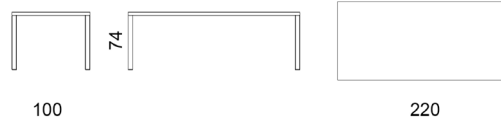

IN_OUT_ALUMINIUM
MADE IN ITALY

EASY - 1722	
Characteristics	Rectangular table in painted aluminium
Design	R&D Fast center
Dimension	cm 220 x 100 x 74 h
Indoor	yes
Outdoor	yes
Structure	die-cast, extruded aluminium and laminated
Colours of structure	white, black, powder grey, metallic grey, pearly gold, light blue, coral red, sage green
Paint finishes	polyurethane or polyester powders
Stackability	no
Feet	polyethylene
Assembly screws	stainless steel
Brutto weight	39,2 Kg
Packaging dimension and volume	cm 230 x 110 x 14 h - 0,354
Units per package	1 not assembled unit
Maintenance	as stated in the quality guarantee
Quality guarantee	2 years