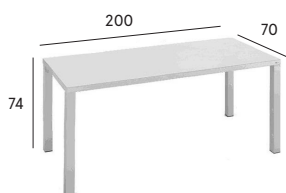

- Tavolo rettangolare in alluminio verniciato
- Rectangular table in painted aluminium
- Rechteckiger Tisch aus lackiertem Aluminium
- Table rectangulaire en aluminium verni
- Mesa rectangular en aluminio lacado

ALL
COLOURS

34,4 kg 1 DIS. cm 210 x 110 x 15 m³ 0,347