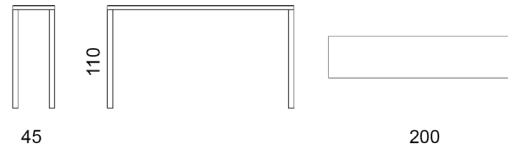

IN\_OUT\_ALUMINIUM  
MADE IN ITALY

<b>EASY - 19147</b>	
<b>Characteristics</b>	High rectangular table in painted aluminium
<b>Design</b>	R&D Fast center
<b>Dimension</b>	cm 140 x 70 x 110 h
<b>Indoor</b>	yes
<b>Outdoor</b>	yes
<b>Structure</b>	die-cast, extruded aluminium and laminated
<b>Colours of structure</b>	white, black, powder grey, metallic grey, pearly gold, light blue, coral red, sage green
<b>Paint finishes</b>	polyurethane or polyester powders
<b>Stackability</b>	no
<b>Feet</b>	polyethylene
<b>Assembly screws</b>	stainless steel
<b>Brutto weight</b>	28 Kg
<b>Packaging dimension and volume</b>	cm 163 x 102 x 15 h - 0,250
<b>Units per package</b>	1 not assembled unit
<b>Maintenance</b>	as stated in the quality guarantee
<b>Quality guarantee</b>	2 years

IN\_OUT\_ALUMINIUM  
MADE IN ITALY

<b>EASY - 19204</b>	
<b>Characteristics</b>	High rectangular table in painted aluminium
<b>Design</b>	R&D Fast center
<b>Dimension</b>	cm 200 x 45 x 110 h
<b>Indoor</b>	yes
<b>Outdoor</b>	yes
<b>Structure</b>	die-cast, extruded aluminium and laminated
<b>Colours of structure</b>	white, black, powder grey, metallic grey, pearly gold, light blue, coral red, sage green
<b>Paint finishes</b>	polyurethane or polyester powders
<b>Stackability</b>	no
<b>Feet</b>	polyethylene
<b>Assembly screws</b>	stainless steel
<b>Brutto Weight</b>	25 Kg
<b>Packaging dimension and volume</b>	cm 212 x 1100 x 14 h - 0,326
<b>Units per package</b>	1 not assembled unit
<b>Maintenance</b>	as stated in the quality guarantee
<b>Quality guarantee</b>	2 years