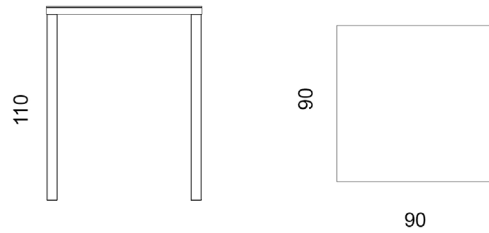

IN_OUT_ALUMINIUM
MADE IN ITALY

EASY - 19099	
Characteristics	High square table in painted aluminium
Design	R&D Fast center
Dimension	cm 90 x 90 x 110 h
Indoor	yes
Outdoor	yes
Structure	die-cast, extruded aluminium and laminated
Colours of structure	white, black, powder grey, metallic grey, pearly gold, light blue, coral red, sage green
Paint finishes	polyurethane and polyester powders
Stackability	no
Feet	polyethylene
Assembly screws	stainless steel
Brutto weight	25 Kg
Packaging dimension and volume	cm 153 x 153 x 15 h - 0,351
Units per package	1 not assembled unit
Maintenance	as stated in the quality guarantee
Quanlity guarantee	2 years