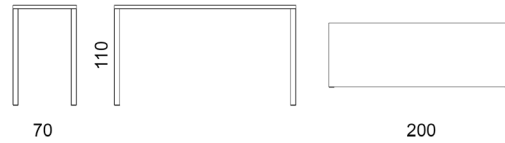

IN_OUT_ALUMINIUM
MADE IN ITALY

EASY - 19207	
Characteristics	High rectangular table in painted aluminium
Design	R&D Fast center
Dimension	cm 200 x 70 x 110 h
Indoor	yes
Outdoor	yes
Structure	die-cast, extruded aluminium and laminated
Coulours of structure	white, black, powder grey, metallic grey, pearly gold, light blue, coral red, sage green
Paint finishes	polyurethane or polyester powders
Stackability	no
Feet	polyethylene
Assembly screws	stainless steel
Brutto weight	37,7 Kg
Packaging dimension and volume	cm 212 x 110 x 14 h - 0,326
Units per package	1 not assembled unit
Maintenance	as stated in the quality guarantee
Quality guarantee	2 years