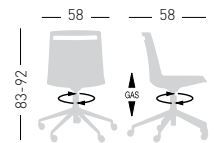

NA not assembled / non assemblato

0,25 m³ - 21,20 kg.
67x56x64,5cm.
2 pcs [carton]

Frame Finishing & Codes / Finiture Telai e Codici

cod.191.--/5R chromed/cromata