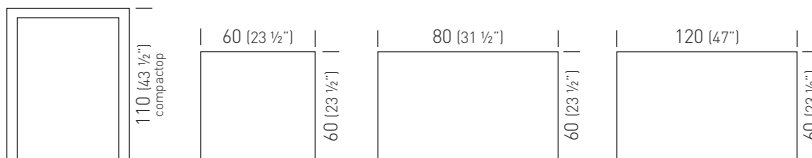

CLARO SLIM

Studio Eurolinea Design

Only for compactop /
solo per compactop

Compactop Color / Colore Piano Compactop

Laminated Top Color / Colore Piano Laminato

Frame Color / Colore Struttura

60x60compactop	TCLAC640. __-__ /H110		0.20m ³ / 21kg / 1pcs
60x60laminated	TCLAL650. __-__ /H110		0.20m ³ / 21kg / 1pcs
60x60fullcolor (min 5pcs)	TCLAC641.00-__ /H110		0.20m ³ / 21kg / 1pcs

60x80compactop	TCLAC642. __-__ /H110		0.24m ³ / 23kg / 1pcs
60x80laminated	TCLAL652. __-__ /H110		0.24m ³ / 23kg / 1pcs
60x80fullcolor (min 5pcs)	TCLAC643.00-__ /H110		0.24m ³ / 23kg / 1pcs

60x120compactop	TCLAC644. __-__ /H110		0.40m ³ / 27kg / 1pcs
60x120laminated	TCLAL654. __-__ /H110		0.40m ³ / 27kg / 1pcs
60x120fullcolor (min 5pcs)	TCLAC645.00-__ /H110		0.40m ³ / 27kg / 1pcs