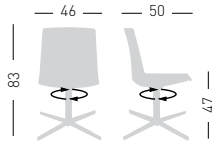

NA not assembled / non assemblato

Frame Finishing & Codes / Finiture Telai e Codici

cod.191.--/IKL chromed/cromata
cod.191.--/ITFL chromed/cromata
cod.191.--/IDKL chromed/cromata
cod.191/ITCL chromed/cromata

Fabric required
Fabbisogno di tessuto
1 pcs: Lin Mtrs 1,0 (h1,40)

COM fabric min. order
10pcs each code
Tessuto cliente TC ordine
min. 10pz per codice

Min. order 4pcs
each code
Ordine min 4pz
per codice