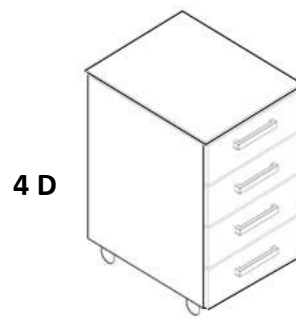

They are made from 18mm thickness melamine panels in various optional colours. Supported by four swivel dual castors. They have drawers sliding on heavy duty mechanisms. First drawer from above is lockable. Central locking system optional.

3D

45X56X55 Y/H

3+1 D (pen tray)

45X56X62 Y/H

4 D

45X56X71 Y/H