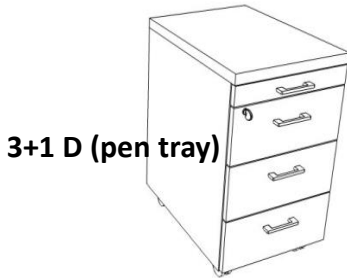

They are made from 18mm thickness melamine panels in various optional colours. Supported by four swivel dual castors. They have drawers sliding on heavy duty mechanisms. First drawer from above is lockable. Central locking system optional.

3D

45X56X55 Y/H

3+1 D (pen tray)

45X56X62 Y/H

4 D

45X56X71 Y/H